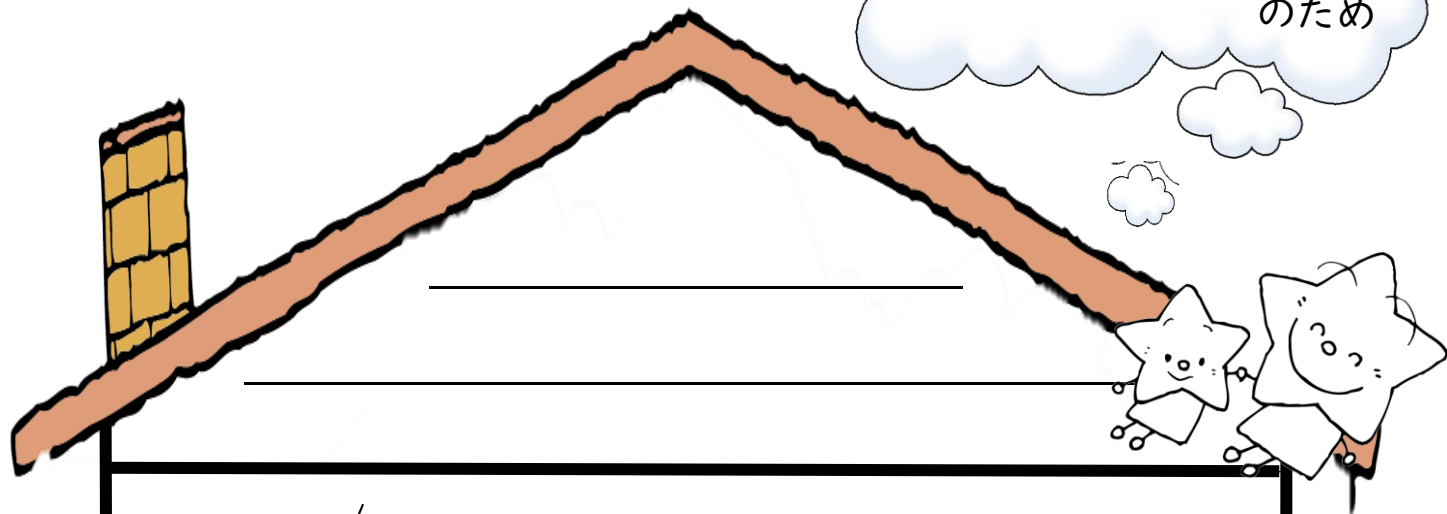

# リフレクションシート

なまえ( )

のため

Four sets of horizontal writing lines for reflection. Each set consists of a top line, a middle line, and a bottom line. A small wooden ladder icon is placed on the right side of each set of lines. A diagonal slash '/' is placed on the top line of each set.